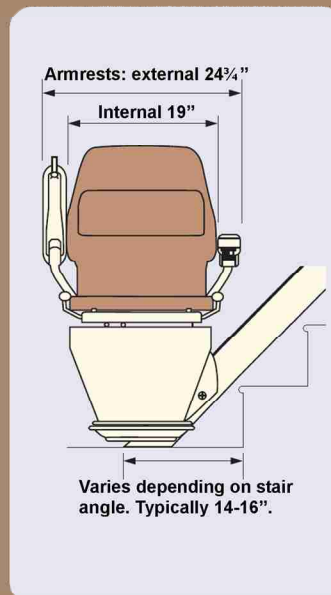

Power supply: 115V AC, 60Hz, non-grounded outlet

Speed: 18'/min.

Drive System: rack and pinion, shrouded on back of rail

Motor: 1/3hp, 24V DC with soft start/stop

Minimum stair width: 27"

Rail: 4" wide aluminum, bronze-color anodized.