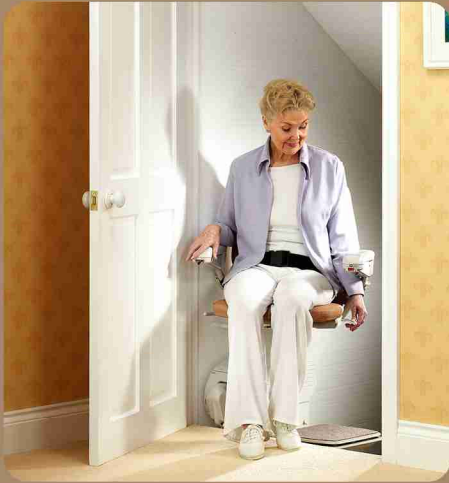

Stannah 420 Saxon for straight stairs

The Stannah 420 Saxon chair - a simple solution for straight stairs

The Stannah 420 Saxon is ideal where you need a simple solution for straight stairs.

Widely used throughout the world, the Stannah 420 has earned a reputation for safe, reliable operation and ease of use. Its constant-charge battery system uses very little power, and keeps the chair ready for use, even during a power outage. And for your convenience and safety, you only have to lift the armrest to fold up the footrest - no bending down.

Quickly installed, the Stannah is a great way to make it easier and safer to get up and down stairs, saving the trouble and expense of moving away to somewhere on one floor.

It's just the lift you need!

Folds neatly away, leaving room to walk by.

Unfolds easily without you bending over.

Sit comfortably using the armrests for support.

A gentle press of the joystick starts the chair.

Glide upstairs smoothly and safely.

The Stannah 420 Saxon is often used on basement stairs where the door at the top needs to close.

Use your Stannah to carry laundry or groceries.

Because it is attached to the stair treads instead of the wall, the Stannah 420 is easily removable.