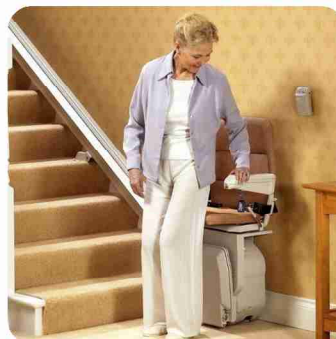

Stannah 420 Saxon for straight stairs

The Stannah 420 Saxon chair - a simple solution for straight stairs

The Stannah 420 Saxon is ideal where you need a simple solution for straight stairs.

Widely used throughout the world, the Stannah 420 has earned a reputation for safe, reliable operation and ease of use. Its constant-charge battery system uses very little power, and keeps the chair ready for use, even during a power outage. And for your convenience and safety, you only have to lift the armrest to fold up the footrest - no bending down.

Quickly installed, the Stannah is a great way to make it easier and safer to get up and down stairs, saving the trouble and expense of moving away to somewhere on one floor.

It's just the lift you need!

Folds neatly away, leaving room to walk by.

Unfolds easily without you bending over.

Sit comfortably using the armrests for support.

A gentle press of the joystick starts the chair.

Glide upstairs smoothly and safely.

The Stannah 420 Saxon is often used on basement stairs where the door at the top needs to close.

Use your Stannah to carry laundry or groceries.

Because it is attached to the stair treads instead of the wall, the Stannah 420 is easily removable.