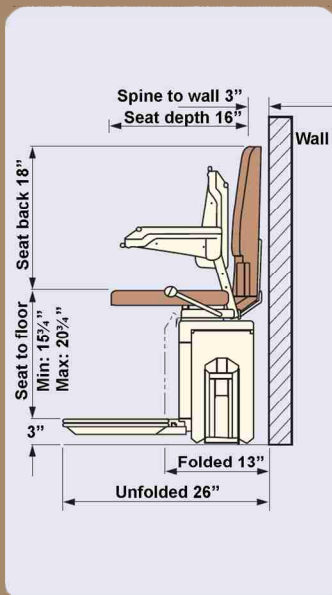

Power supply: 115V AC, 60Hz, non-grounded outlet

Speed: 18'/min.

Drive System: rack and pinion, shrouded on back of rail

Motor: 1/3hp, 24V DC with soft start/stop

Minimum stair width: 27"

Rail: 4" wide aluminum, bronze-color anodized.