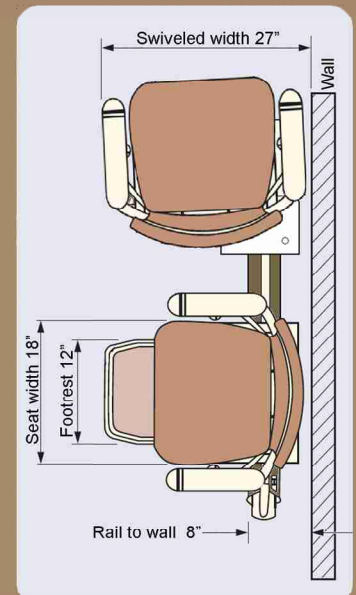

Power supply: 115V AC, 60Hz, non-grounded outlet

Speed: 18'/min.

Drive System: rack and pinion, shrouded on back of rail

Motor: 1/3hp, 24V DC with soft start/stop

Minimum stair width: 27"

Rail: 4" wide aluminum, bronze-color anodized.